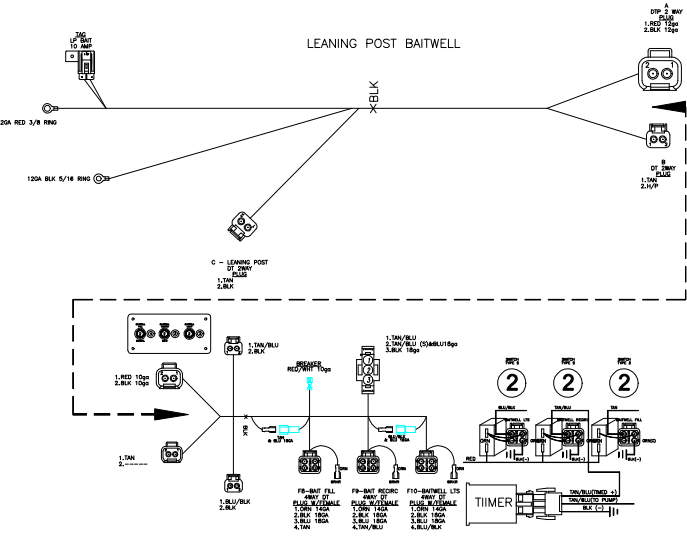

25 OS XS

OPTIONAL 25 OS DUAL BATTERY PANEL

IF ONLY TWO BATTERY SYSTEM COMBINE HOUSE TO BATTERY #2

LEANING POST BAITWELL

OPTIONAL UNDERWATER LIGHTS

SWITCH LEGEND
 2M 5A MOMI BLUE - OFF DEP
 2A 5A POS1 BLUE - OFF DEP
 2h 5A POS1 BLUE - OFF DEP
 (A) 5A POS1 BLUE - POS2 RED - OFF DEP
 (2) 15A POS1 BLUE - OFF DEP