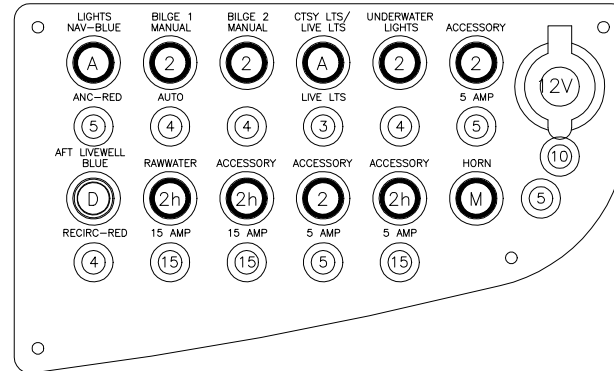

25 OS XS

OPTIONAL 25 OS DUAL BATTERY PANEL

IF ONLY TWO BATTERY SYSTEM COMBINE HOUSE TO BATTERY #2

LEANING POST BAITWELL

OPTIONAL UNDERWATER LIGHTS

SWITCH LEGEND
 2M 5A MOMI BLUE - OFF DEP
 2A 5A POS1 BLUE - OFF DEP
 2h 5A POS1 BLUE - OFF DEP
 (A) 5A POS1 BLUE - POS2 RED - OFF DEP
 (2) 15A POS1 BLUE - OFF DEP