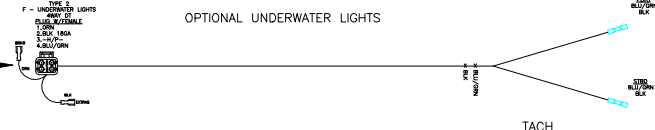

25 OS XS

OPTIONAL 25 OS DUAL BATTERY PANEL

IF ONLY TWO BATTERY SYSTEM COMBINE HOUSE TO BATTERY #2

LEANING POST BAITWELL

OPTIONAL UNDERWATER LIGHTS

SWITCH LEGEND
 2M 5A MOMI BLUE - OFF DEP
 2A 5A POS1 BLUE - OFF DEP
 2h 5A POS1 BLUE - OFF DEP
 (A) 5A POS1 BLUE - POS2 RED - OFF DEP
 (2) 15A POS1 BLUE - OFF DEP