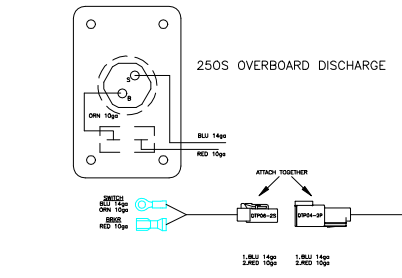

25 OS XS

OPTIONAL 25 OS DUAL BATTERY PANEL

IF ONLY TWO BATTERY SYSTEM COMBINE HOUSE TO BATTERY #2

LEANING POST BAITWELL

OPTIONAL UNDERWATER LIGHTS

SWITCH LEGEND
 2M 5A MOMI BLUE - OFF DEP
 2A 5A POS1 BLUE - OFF DEP
 2h 5A POS1 BLUE - OFF DEP
 (A) 5A POS1 BLUE - POS2 RED - OFF DEP
 (2) 15A POS1 BLUE - OFF DEP