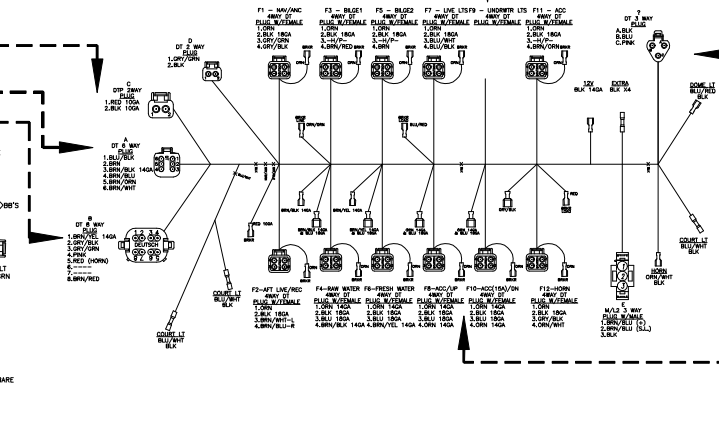

25 OS XS

OPTIONAL 25 OS DUAL BATTERY PANEL

IF ONLY TWO BATTERY SYSTEM COMBINE HOUSE TO BATTERY #2

LEANING POST BAITWELL

OPTIONAL UNDERWATER LIGHTS

SWITCH LEGEND
 2M 5A MOMI BLUE - OFF DEP
 2A 5A POS1 BLUE - OFF DEP
 2h 5A POS1 BLUE - OFF DEP
 (A) 5A POS1 BLUE - POS2 RED - OFF DEP
 (2) 15A POS1 BLUE - OFF DEP