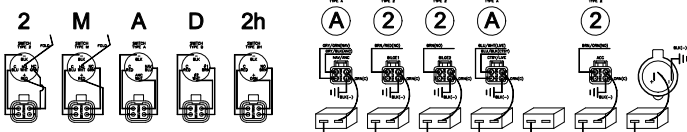

25 OS XS

OPTIONAL 25 OS DUAL BATTERY PANEL

IF ONLY TWO BATTERY SYSTEM COMBINE HOUSE TO BATTERY #2

LEANING POST BAITWELL

OPTIONAL UNDERWATER LIGHTS

SWITCH LEGEND
 2M 5A MOMI BLUE - OFF DEP
 2A 5A POS1 BLUE - OFF DEP
 2h 5A POS1 BLUE - OFF DEP
 (A) 5A POS1 BLUE - POS2 RED - OFF DEP
 (2) 15A POS1 BLUE - OFF DEP