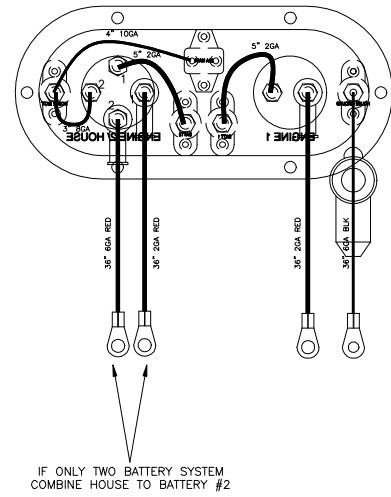

25 OS XS

OPTIONAL 25 OS DUAL BATTERY PANEL

IF ONLY TWO BATTERY SYSTEM COMBINE HOUSE TO BATTERY #2

LEANING POST BAITWELL

OPTIONAL UNDERWATER LIGHTS

SWITCH LEGEND
 2M 5A MOMI BLUE - OFF DEP
 2A 5A POS1 BLUE - OFF DEP
 2h 5A POS1 BLUE - OFF DEP
 (A) 5A POS1 BLUE - POS2 RED - OFF DEP
 (2) 15A POS1 BLUE - OFF DEP