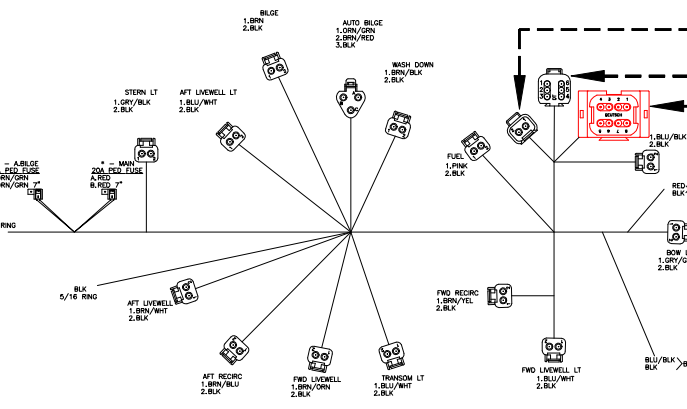

25 OS XS

OPTIONAL 25 OS DUAL BATTERY PANEL

IF ONLY TWO BATTERY SYSTEM COMBINE HOUSE TO BATTERY #2

LEANING POST BAITWELL

OPTIONAL UNDERWATER LIGHTS

SWITCH LEGEND
 2M 5A MOMI BLUE - OFF DEP
 2A 5A POS1 BLUE - OFF DEP
 2h 5A POS1 BLUE - OFF DEP
 (A) 5A POS1 BLUE - POS2 RED - OFF DEP
 (2) 15A POS1 BLUE - OFF DEP