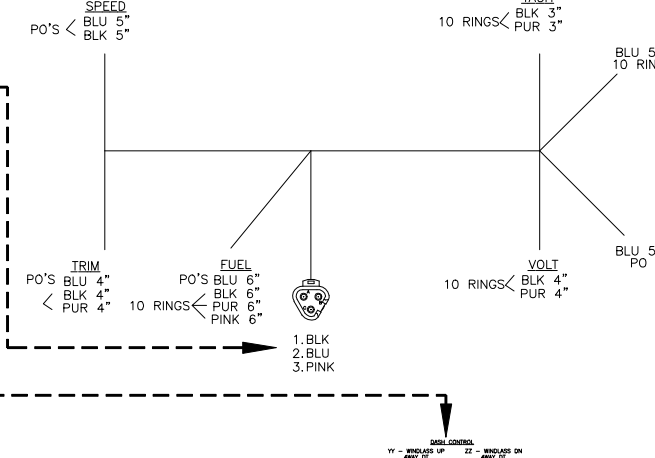

25 OS XS

OPTIONAL 25 OS DUAL BATTERY PANEL

IF ONLY TWO BATTERY SYSTEM COMBINE HOUSE TO BATTERY #2

LEANING POST BAITWELL

OPTIONAL UNDERWATER LIGHTS

SWITCH LEGEND
 2M 5A MOMI BLUE - OFF DEP
 2A 5A POS1 BLUE - OFF DEP
 2h 5A POS1 BLUE - OFF DEP
 (A) 5A POS1 BLUE - POS2 RED - OFF DEP
 (2) 15A POS1 BLUE - OFF DEP