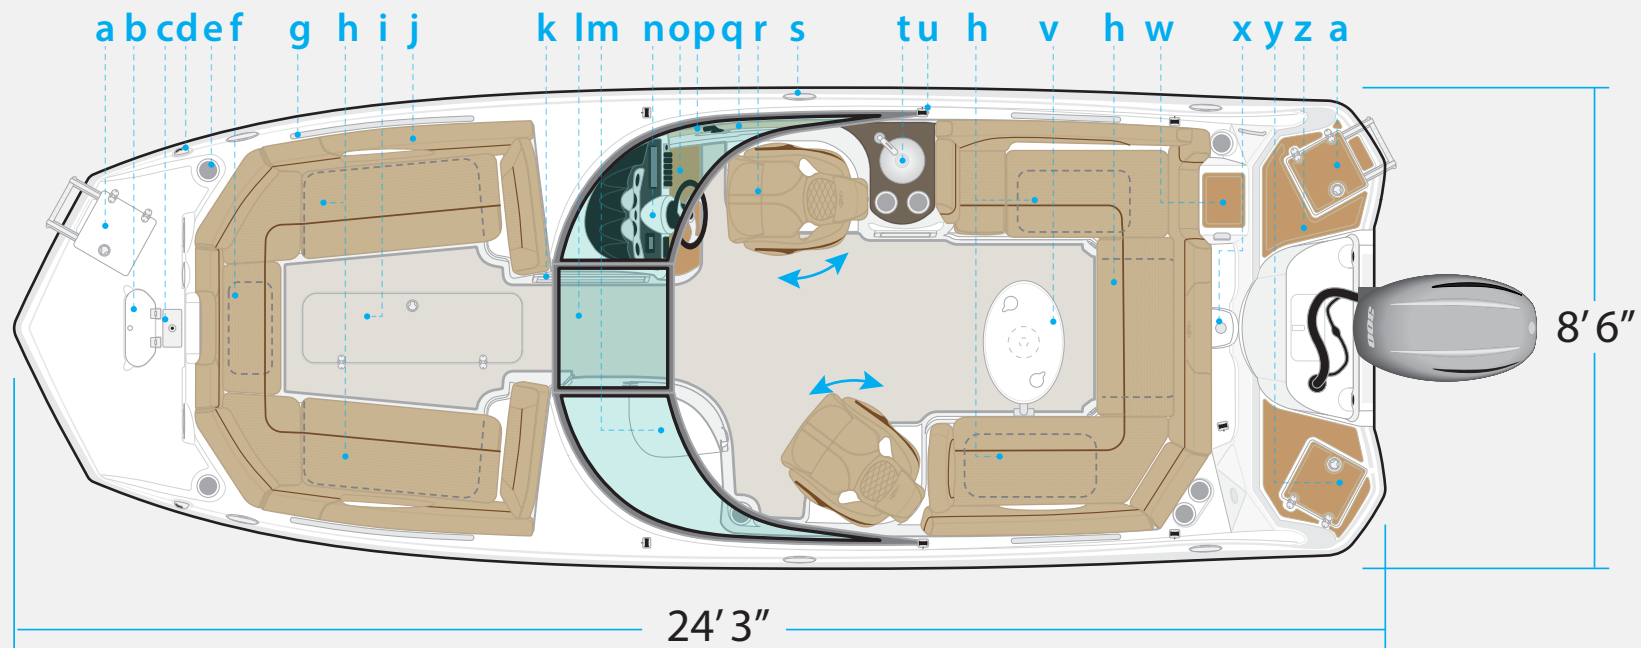

# 243 DC SPORT DECK

**NauticStar**<sup>®</sup>  
BOATS

- |  |   |   |
|--|---|---|
| a. Boarding ladder   | l. Panoramic walk-thru windshield with folding door   | r. Bucket seats w/ flip-up bolsters   |
| b. Anchor locker   | m. Enclosed head w/ sink, mirror, SeaDek <sup>®</sup> floor, portside window  | s. SS pull-up cleats (6)  |
| c. SS seat base (optional)   | n. Sculptered gauge panel, Italian made steering wheel, w/Infinity <sup>®</sup> stereo w/ Bluetooth & preset capability | t. Galley w/ Corian countertop, 9 gal. pressurized freshwater system, SS drink holders and trash receptacle |
| d. LED navigation lights   | o. Padded SeaDek <sup>®</sup> foot rest w/ NauticStar logo  | u. Color match Bimini top (not shown) w/ ball/socket hardware   |
| e. SS drink holders (16)   | p. Leather-touch shifter pad  | v. Acrylic side-mount table   |
| f. Insulated cooler (15 gal.)  | q. Recessed speaker w/ SS drink holders   | w. Walk-thru transom w/SeaDek <sup>®</sup>  |
| g. SS grab rail  |   | x. Ski tower  |
| h. Insulated storage / fish box  |   | y. Storage w/SeaDek <sup>®</sup>  |
| i. Ski locker  |   | z. SeaDek <sup>®</sup> on all transom surfaces  |
| j. Recessed JBL speaker and SS drink holders (Klipsch <sup>®</sup> optional) |   |   |
| k. 25 Qt. Igloo <sup>®</sup> cooler  |   |   |