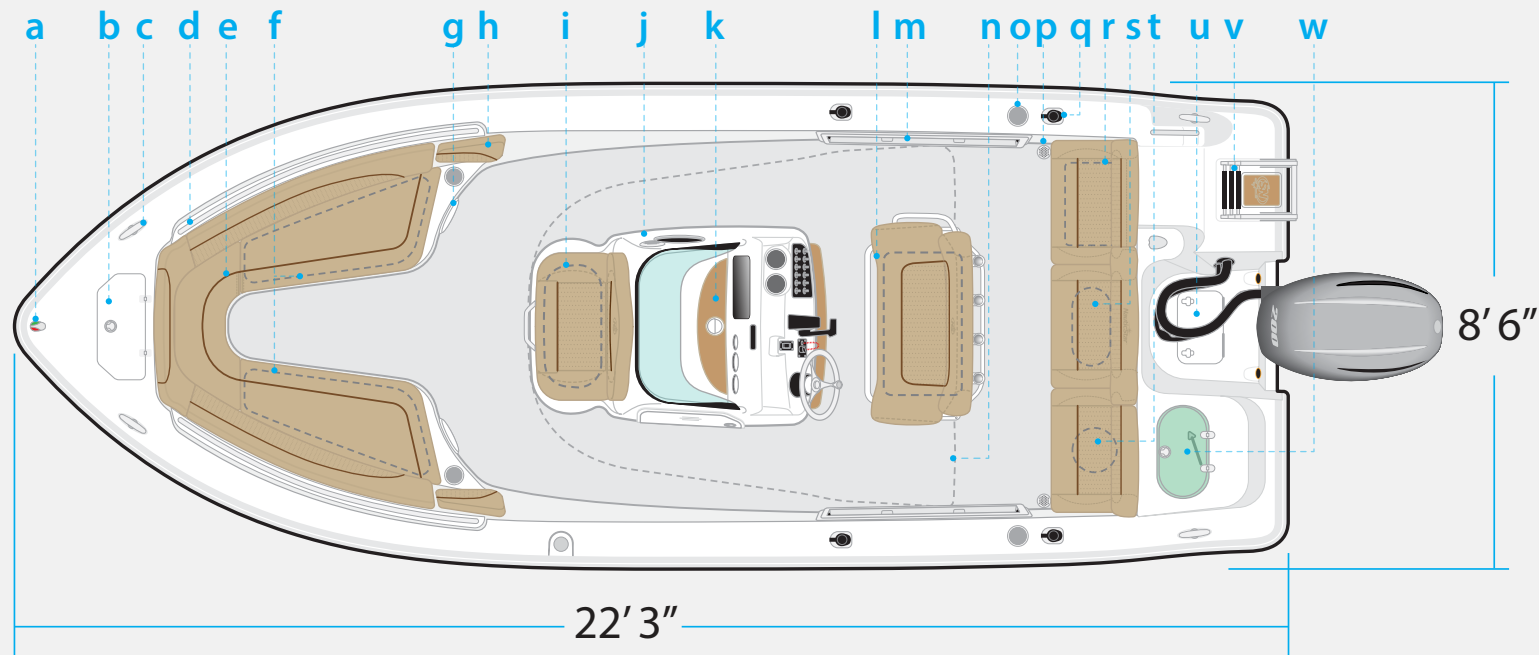

2302 LEGACY

NauticStar[®]
BOATS

- a. LED navigation lights
- b. Anchor locker w/anchor
- c. SS pull-up cleats (4)
- d. SS recessed bow rails
- e. Plush bow seating
- f. Insulated fish boxes w/ over-board drain (20 gal./side)
- g. Speakers (2)(4 w/ T-Top option)
- h. Optional Flip-out backrest
- i. Console seat w/ 15 gal. cooler (livewell option)
- j. Head console w/ port window, Infinity[®] stereo, helm station w/ area for 2 large chart plotters, curved windshield, kick panel w/ SeaDek[®] foot pad, cooler, LED lighted drink holders, SS wheel w/ power knob, and acrylic head access door
- k. SeaDek[®] top w/ flush mount compass
- l. Deluxe leaning post w/ made-on backrest, storage compartment, rocket launcher rod holders (4), folding footrest and 94 Qt. Igloo[®] cooler
- m. Horizontal rod holders (3/side)
- n. Optional powder coated T-top
- o. SS drink holders (6)
- p. SS floor drains (2)
- q. SS gunnel rod holders (4)
- r. Jump seat w/ battery storage
- s. Jump seat w/ insulated cooler
- t. Jump seat w/ cast net/bucket storage
- u. Bilge access
- v. SS 3-step boarding ladder w/SeaDek[®] landing
- w. Aft baitwell (30 gal.)