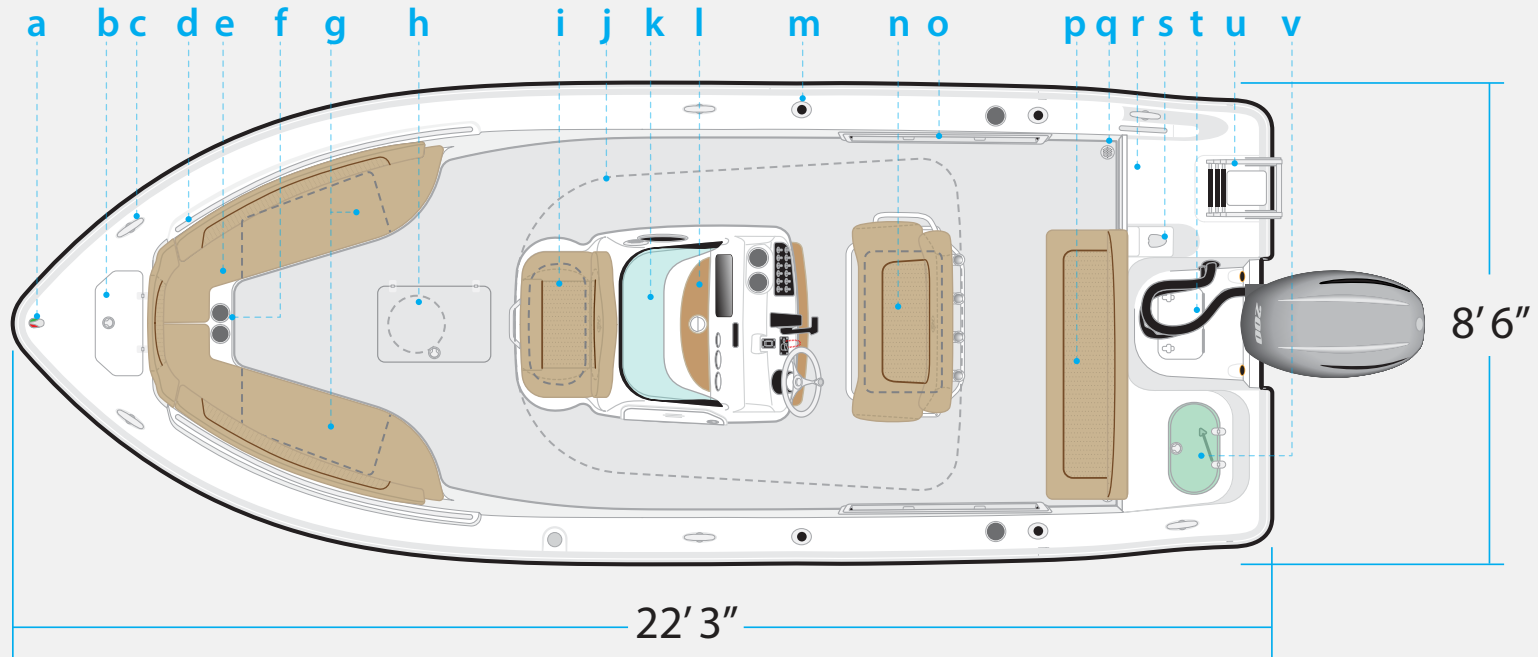

22 XS CENTER CONSOLE

NauticStar[®]
BOATS

- a. LED navigation lights
- b. Anchor locker w/anchor
- c. SS pull-up cleats (6)
- d. SS recessed bow rails
- e. Plush bow seating
- f. SS drink holders (6)
- g. Insulated fish boxes w/ over-board drain (20 gal./side)
- h. In-floor castnet/bucket storage
- i. Console seat w/ cooler (Livewell option)(15 gal.)
- j. Powder-coated T-top (optional)
- k. Head console w/ portside window, curved windshield, cooler, Infinity[®] stereo, area for 12" electronics, kick panel w/ SeaDek[®] foot pad, drink holders, SS wheel w/ power knob, & large access door
- l. SeaDek[®] top w/ flush mount compass
- m. SS gunnel rod holders (4)
- n. Deluxe leaning post w/ made-on backrest, storage, and rocket launcher rod holders
- o. Horizontal rod holders (3/side)
- p. Flip-up bench seat
- q. SS floor drains
- r. Walk-thru transom w/ door
- s. Raw water washdown
- t. Bilge access
- u. SS 3-step boarding ladder
- v. Baitwell (30 gal.)