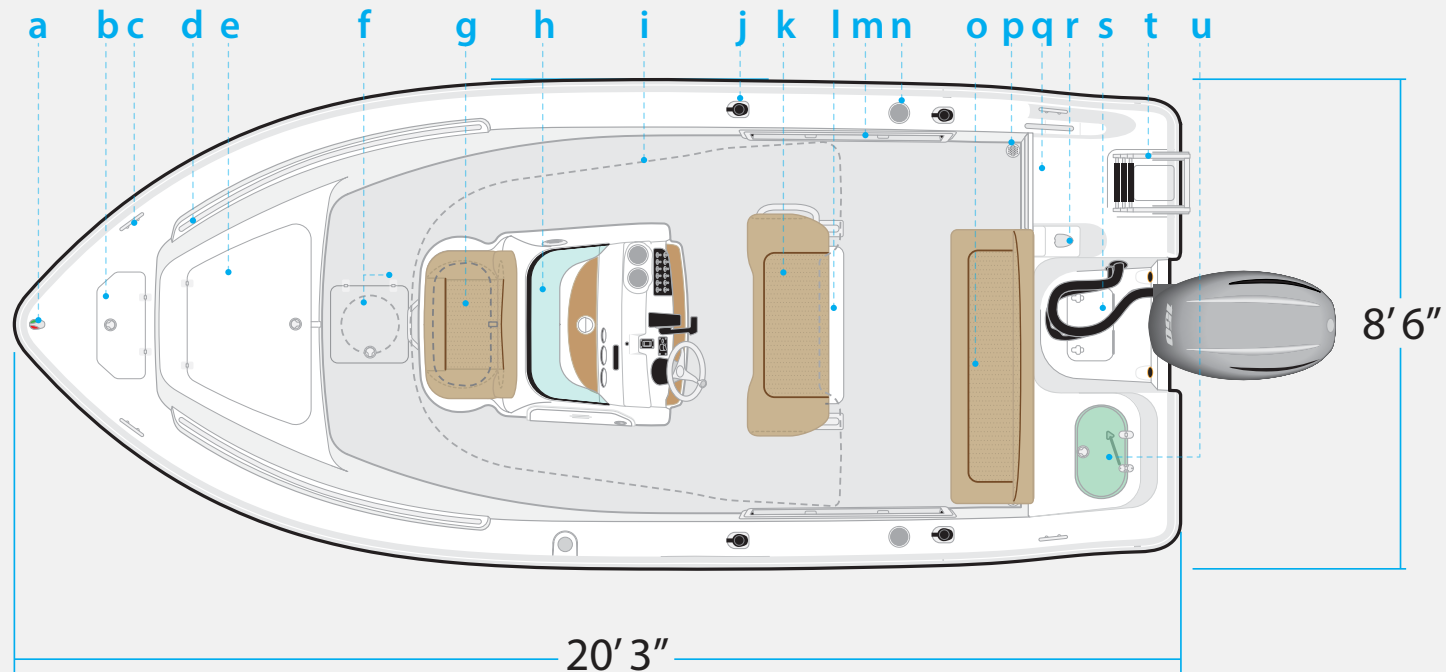

20 XS CENTER CONSOLE

NauticStar[®]
BOATS

- a. LED navigation lights
- b. Anchor locker
- c. SS cleats (4)
- d. Recessed SS bow rails
- e. Insulated fish box/storage
- f. In-floor cast net / bucket storage
- g. Console seat w/ cooler (livewell option) (15 gal.)
- h. Console w/ curved windshield, cooler, SeaDek top, SS drink holders, SS wheel w/ power knob, kick panel w/ foot pad and flush mount compass
- i. Optional T-top
- j. SS gunnel rod holders (4)
- k. Leaning post w/ cushion and storage
- l. 94 Qt. Igloo cooler
- m. Horizontal rod holders (3/side)
- n. SS gunnel drink holders (2)
- o. Flip-up/down bench seat
- p. SS floor drains
- q. Walk-thru transom w/ door
- r. Raw water transom shower
- s. Bilge access
- t. SS 3-step boarding ladder
- u. Baitwell (30 gal.)