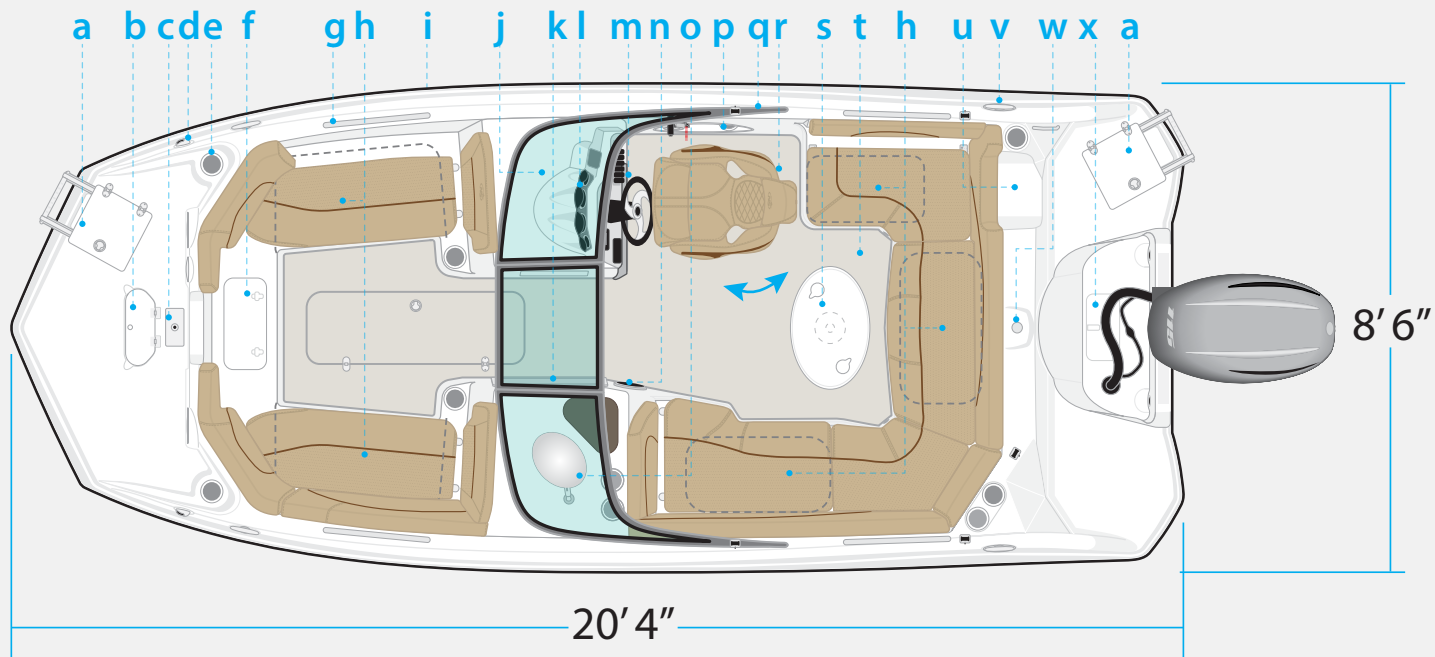

203 DC SPORT DECK

NauticStar[®]
BOATS

- | | | |
|---|--|--|
| <ul style="list-style-type: none"> a. Boarding ladder b. Anchor locker c. SS seat base (optional) d. LED navigation lights e. SS drink holders (9) f. Insulated cooler (15 gal.) g. SS grab rail h. Hinged Leather Touch seating w/ insulated storage / fish box i. Ski locker | <ul style="list-style-type: none"> j. Panoramic walk-thru windshield w/ folding door k. 25 Qt. Igloo[®] cooler l. Sculptered guage panel, Infinity[®] stereo w/ Bluetooth & preset capability m. Padded SeaDek[®] foot rest w/ NauticStar logo n. Marine JPB speakers (4) o. Galley w/ acrylic countertop, 9 gal. pressurized freshwater system | <ul style="list-style-type: none"> p. Recessed speaker w/ 2-drink holders q. Color match Bimini top (not shown) w/ ball/socket hardware r. Captain's seat w/ flip-up bolsters s. Acrylic side-mount table t. Optional snap-in weave flooring u. Walk-thru transom v. SS cleats (6) w. Ski tower x. Bilge access |
|---|--|--|