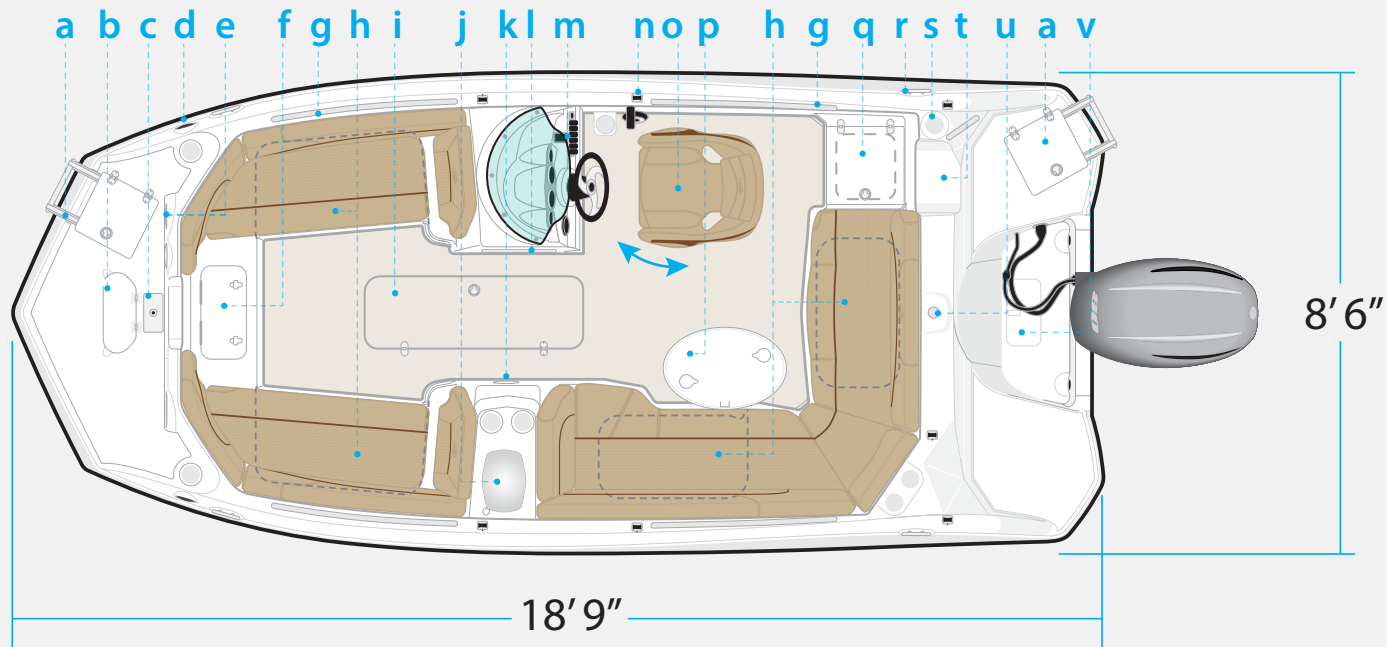

193 SC SPORT DECK

NauticStar[®]
BOATS

- | | | |
|----------------------------------------------|-----------------------------------------------------------------------------------------------------------------------------|------------------------------|
| a. Boarding ladder | j. Galley w/sink & SS drink holders | o. Adjustable captain's seat |
| b. Anchor locker w/anchor | k. Recessed speaker (2) | p. Side-mount acrylic table |
| c. SS seat base (optional) | l. Storage w/ 25 Qt. Igloo cooler | q. (optional) |
| d. LED navigation lights | m. Captains station w/ removeable windshield, padded foot rest, sculptured guage panel, Infinity [®] PRV 90 Stereo | r. Battery compartment |
| e. LED docking lights | n. Color-matched canopy top w/ SS hardware (not shown) | s. SS cleats (4) |
| f. Cooler/optional livewell (22gal.) | | t. Drink holders (8) |
| g. SS gunnel rails | | u. Step |
| h. Hinged seating w/ storage (under seating) | | v. Ski tower bar (optional) |
| i. Ski locker | | Bilge access |