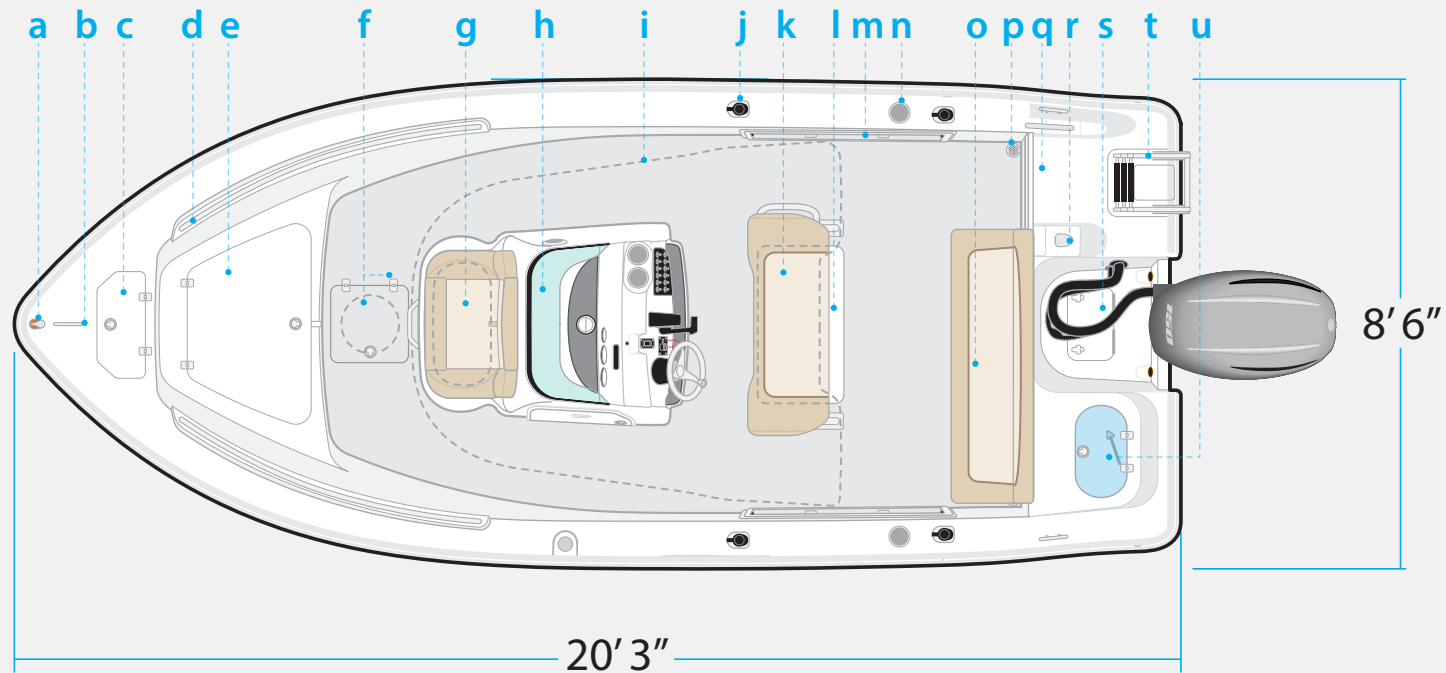

# 20 XS CENTER CONSOLE

NauticStar<sup>®</sup>  
BOATS

- a. LED navigation & courtesy lights
- b. SS cleats (3)
- c. Anchor locker
- d. Recessed SS bow rails
- e. Insulated fish box/storage
- f. In-floor cast net / bucket storage
- g. Console seat w/ cooler (livewell option) (15 gal.)
- h. Console w/ curved windshield, cooler, SeaDek top, SS drink holders, SS wheel w/ power knob, kick panel w/ foot pad and flush mount compass
- i. Optional T-top
- j. SS gunnel rod holders (4)
- k. Leaning post w/ cushion and storage
- l. 94 Qt. Igloo cooler
- m. Horizontal rod holders (3/side)
- n. SS gunnel drink holders (2)
- o. Flip-up/down bench seat
- p. SS floor drains
- q. Walk-thru transom w/ door
- r. Raw water transom shower
- s. Bilge access
- t. SS 3-step boarding ladder
- u. Baitwell (30 gal.)