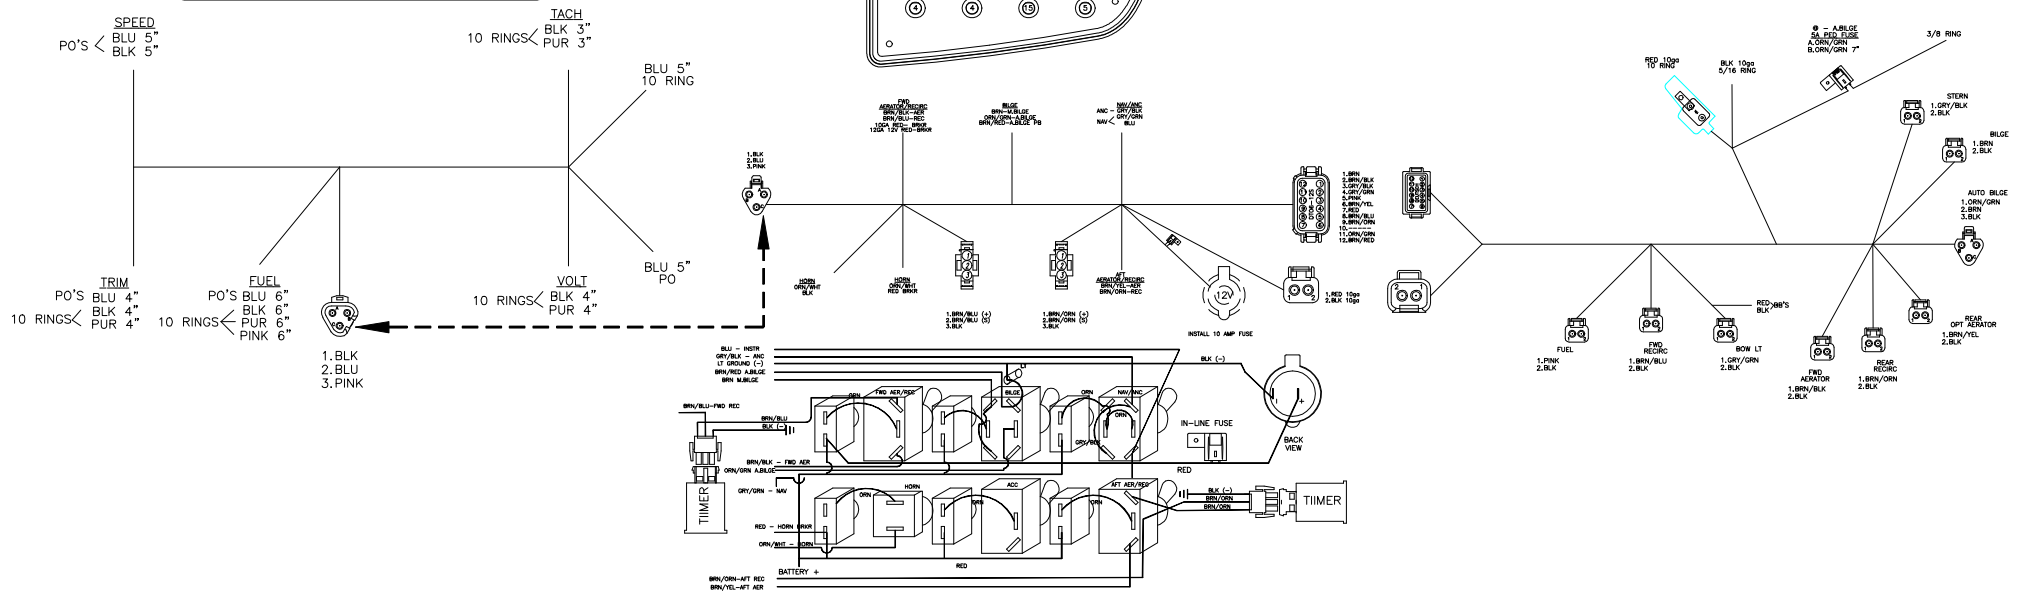

2200 SPORT WIRING SCHEMATIC

RED 10 RING

BLK 5/16 RING