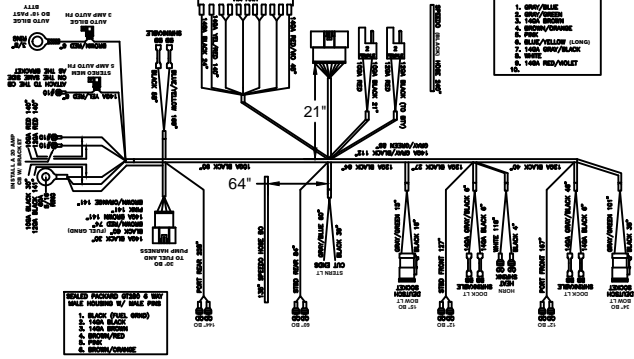

WIRE OUT FOR
EXTERIOR SWITCH
(SEE WIRING)