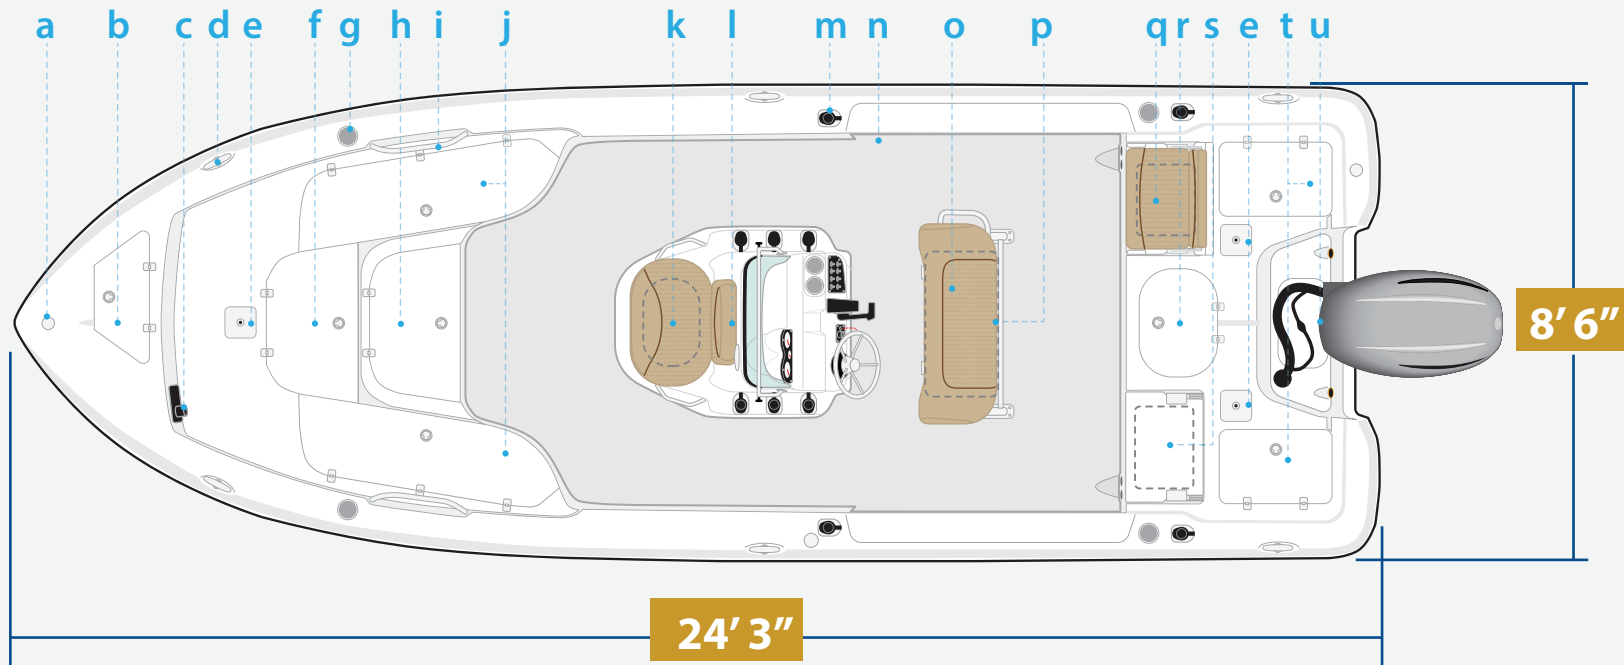

249 BAY

NauticStar[®]
BOATS

- a. LED navigation lights
- b. Anchor locker with anchor
- c. Trolling motor harness
- d. SS pull-up cleats (6)
- e. Optional SS seat bases (1 bow 2 aft)
- f. Insulated dry storage/fish box with overboard drain (39 gal.)
- g. SS drink holders (8)
- h. Insulated fish box with overboard drain (28 gal.)
- i. SS Hand rails

- j. Rod lockers w/ organizers (8)
- k. Console livewell (13 gal.)
- l. Console with SS fold-down rail, removeable curved windshield, stainless steel drink holders, stainless steel wheel with power knob, large access door, black acrylic gauge panel, and SS rod holders (6)
- m. SS gunnel rod holders (4)
- n. Horizontal rod holders (2/side)
- o. Standard leaning post with cushion

- p. 94 Qt. Igloo cooler (under seat)
- q. Jump seat with battery compartment
- r. Aft livewell (30 gal.)
- s. Jump seat with cast net / bucket storage
- t. Storage hatches
- u. Bilge access