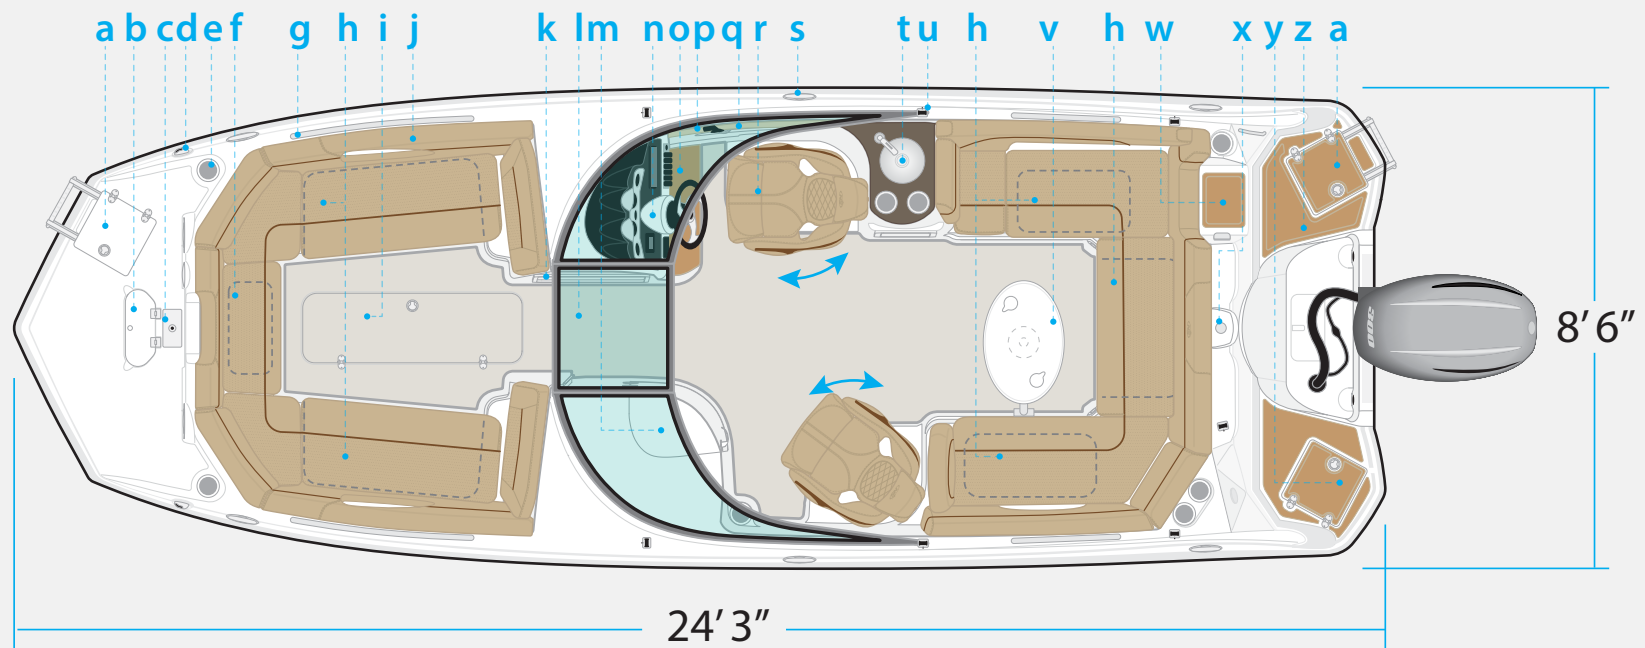

243 DC SPORT DECK

NauticStar[®]
BOATS

- | | | |
|---|--|---|
| <ul style="list-style-type: none"> a. Boarding ladder b. Anchor locker c. SS seat base (optional) d. LED navigation lights e. SS drink holders (16) f. Insulated cooler (15 gal.) g. SS grab rail h. Insulated storage / fish box i. Ski locker j. Recessed JBL speaker and SS drink holders (Klipsch[®] optional) k. 25 Qt. Igloo[®] cooler | <ul style="list-style-type: none"> l. Panoramic walk-thru windshield with folding door m. Enclosed head w/ sink, mirror, SeaDek[®] floor, portside window n. Sculptered gauge panel, Italian made steering wheel, w/Infinity[®] stereo w/ Bluetooth & preset capability o. Padded SeaDek[®] foot rest w/ NauticStar logo p. Leather-touch shifter pad q. Recessed speaker w/ SS drink holders | <ul style="list-style-type: none"> r. Bucket seats w/ flip-up bolsters s. SS pull-up cleats (6) t. Galley w/ Corian countertop, 9 gal. pressurized freshwater system, SS drink holders and trash receptacle u. Color match Bimini top (not shown) w/ ball/socket hardware v. Acrylic side-mount table w. Walk-thru transom w/SeaDek[®] x. Ski tower y. Storage w/SeaDek[®] z. SeaDek[®] on all transom surfaces |
|---|--|---|