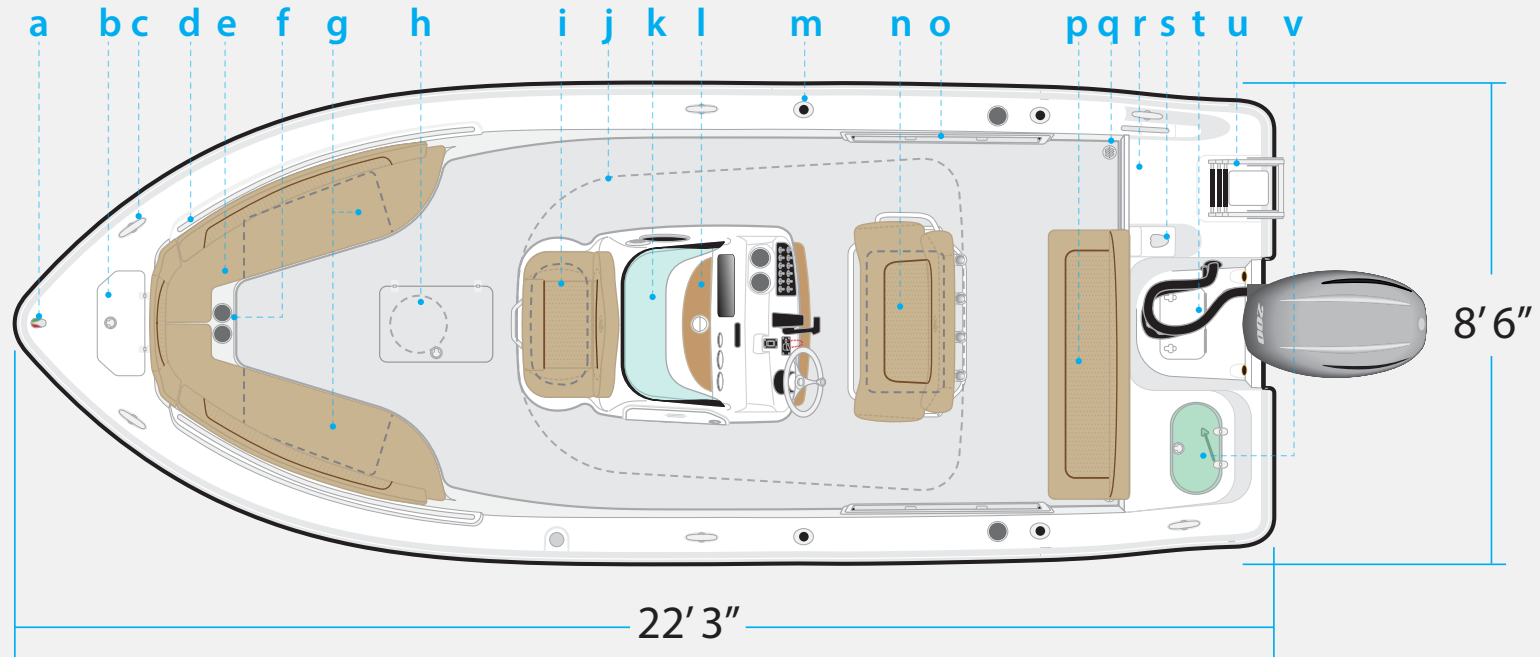

22 XS CENTER CONSOLE

NauticStar[®]
BOATS

- a. LED navigation lights
- b. Anchor locker w/anchor
- c. SS pull-up cleats (6)
- d. SS recessed bow rails
- e. Plush bow seating
- f. SS drink holders (6)
- g. Insulated fish boxes w/ over-board drain (20 gal./side)
- h. In-floor castnet/bucket storage
- i. Console seat w/ cooler (Livewell option)(15 gal.)
- j. Powder-coated T-top (optional)
- k. Head console w/ portside window, curved windshield, cooler, Infinity[®] stereo, area for 12" electronics, kick panel w/ SeaDek[®] foot pad, drink holders, SS wheel w/ power knob, & large access door
- l. SeaDek[®] top w/ flush mount compass
- m. SS gunnel rod holders (4)
- n. Deluxe leaning post w/ made-on backrest, storage, and rocket launcher rod holders
- o. Horizontal rod holders (3/side)
- p. Flip-up bench seat
- q. SS floor drains
- r. Walk-thru transom w/ door
- s. Raw water washdown
- t. Bilge access
- u. SS 3-step boarding ladder
- v. Baitwell (30 gal.)