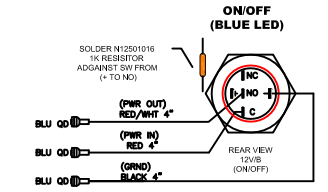

TO INST PNL
PACKARD SEALED GT280 6 WAY FEMALE HSG W/FEMALE SCKTS

1. BLUE
2. BLACK
3. YELLOW
4. GREEN
5. RED/WHITE
6. PINK

TO IGN/MP PNL
PACKARD SEALED GT280 8 WAY FEMALE HSG W/FEMALE SCKTS

1. BLACK TO GA'S
2. GREEN/RED
3. BLUE/WHITE
4. GREEN
5. YELLOW
- 6.
7. BLACK MP
8. WHITE HORN

TO SW/12V PNL
PACKARD SEALED GT280 10 WAY FEMALE HSG W/FEMALE SCKTS

1. BRN/ORG
2. ORG/BLU
3. 14GA GRY/BLK
4. BLU/YEL ACC HRNS
5. BLU/YEL
6. 14GA BRN
7. BLUE GA LTS
8. GRY/GRN
9. GRY/BLU
10. 14GA BLACK

TO TRIM HARNESS
SEALED PACKARD GT280 4 WAY FEMALE HSG W/ FEMALE SCKTS

- 1.
2. GREEN/RED
3. BLUE/WHITE
4. RED/WHITE

TO ACC HRNS
SEALED PACKARD GT280 12 WAY FEMALE HSG W/FEMALE SCKTS

1. GRAY/BLUE
2. GRAY/GREEN
3. 14GA BROWN
4. BROWN/ORANGE
5. PINK
6. BLUE/YELLOW
7. 14GA GRAY/BLACK
8. WHITE
9. 14GA RED/VIOLET
10. ORANGE/BLUE
11. 14GA RED/BLUE
- 12.

C.B. SPEC'S
NAV LTS = 5 AMP
BILGE = 5 AMP
CTSY LTS = 5 AMP
DOCK LTS = 20 AMP
FRSH WTR = 15 AMP
ACC. (AER) = 5 AMP
12 VOLT = 10 AMP

FUNCTION	POWER IN	POWER OUT
ACC	ORG/RED	BRN/ORG
WATER	ORG/BLU	ORG/BLU
CTSY LT	BLUE	BLU/YELL
DOCK LTS	ORG/BLK	GRY/BLK
BILGE	BRN/BLK	BROWN