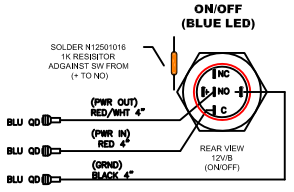

TO INST PNL
PACKARD SEALED GT280 6 WAY FEMALE HSG W/FEMALE SCKTS

1. BLUE
2. BLACK
3. YELLOW
4. GREEN
5. RED/WHITE
6. PINK

TO IGN/MP PNL
PACKARD SEALED GT280 8 WAY FEMALE HSG W/FEMALE SCKTS

1. BLACK TO GA'S
2. GREEN/RED
3. BLUE/WHITE
4. GREEN
5. YELLOW
- 6.
7. BLACK MP
8. WHITE HORN

TO SW/12V PNL
PACKARD SEALED GT280 10 WAY FEMALE HSG W/FEMALE SCKTS

1. BRN/ORG
2. ORG/BLU
3. 14GA GRY/BLK
4. BLU/YEL ACC HRNS
5. BLU/YEL
6. 14GA BRN
7. BLUE GA LTS
8. GRY/GRN
9. GRY/BLU
10. 14GA BLACK

TO TRIM HARNESS
SEALED PACKARD GT280 4 WAY FEMALE HSG W/ FEMALE SCKTS

- 1.
2. GREEN/RED
3. BLUE/WHITE
4. RED/WHITE

TO ACC HRNS
SEALED PACKARD GT280 12 WAY FEMALE HSG W/FEMALE SCKTS

1. GRAY/BLUE
2. GRAY/GREEN
3. 14GA BROWN
4. BROWN/ORANGE
5. PINK
6. BLUE/YELLOW
7. 14GA GRAY/BLACK
8. WHITE
9. 14GA RED/VIOLET
10. ORANGE/BLUE
11. 14GA RED/BLUE
- 12.

C.B. SPEC'S
NAV LTS = 5 AMP
BILGE = 5 AMP
CTSY LTS = 5 AMP
DOCK LTS = 20 AMP
FRSH WTR = 15 AMP
ACC. (AER) = 5 AMP
12 VOLT = 10 AMP

FUNCTION	POWER IN	POWER OUT
ACC	ORG/RED	BRN/ORG
WATER	ORG/BLU	ORG/BLU
CTSY LT	BLUE	BLU/YELL
DOCK LTS	ORG/BLK	GRY/BLK
BILGE	BRN/BLK	BROWN

BO THE SPEEDO HOSE 20"
PAST THE MAIN HOUSING

SPEEDO (BLACK) HOSE 240"

SPEAKER WIRES
24" STEREO BO LABEL

AUTO BILGE
3 AMP AUTO FH

AUTO BILGE
B.O. 18" PAST BATTERY

(STEREO HOUSING)
12 WAY UNIVERSAL CAP WITH MALE PINS

1. 14GA BLACK
- 2.
3. PORT REAR (POS)
4. PORT REAR (NEG)
5. STBD FRONT (POS)
6. STBD FRONT (NEG)
7. STBD REAR (POS)
8. STBD REAR (NEG)
9. 14GA RED/VIOLET
10. PORT FRONT (POS)
11. PORT FRONT (NEG)
12. 14GA YELLOW/RED

INSTALL A 20 AMP

SEALED PACKARD GT280 6 WAY MALE HOUSING W/ MALE PINS

1. BLACK (FUEL GRND)
2. 14GA BLACK
3. 14GA BROWN
4. BROWN/RED
5. PINK
6. BROWN/ORANGE