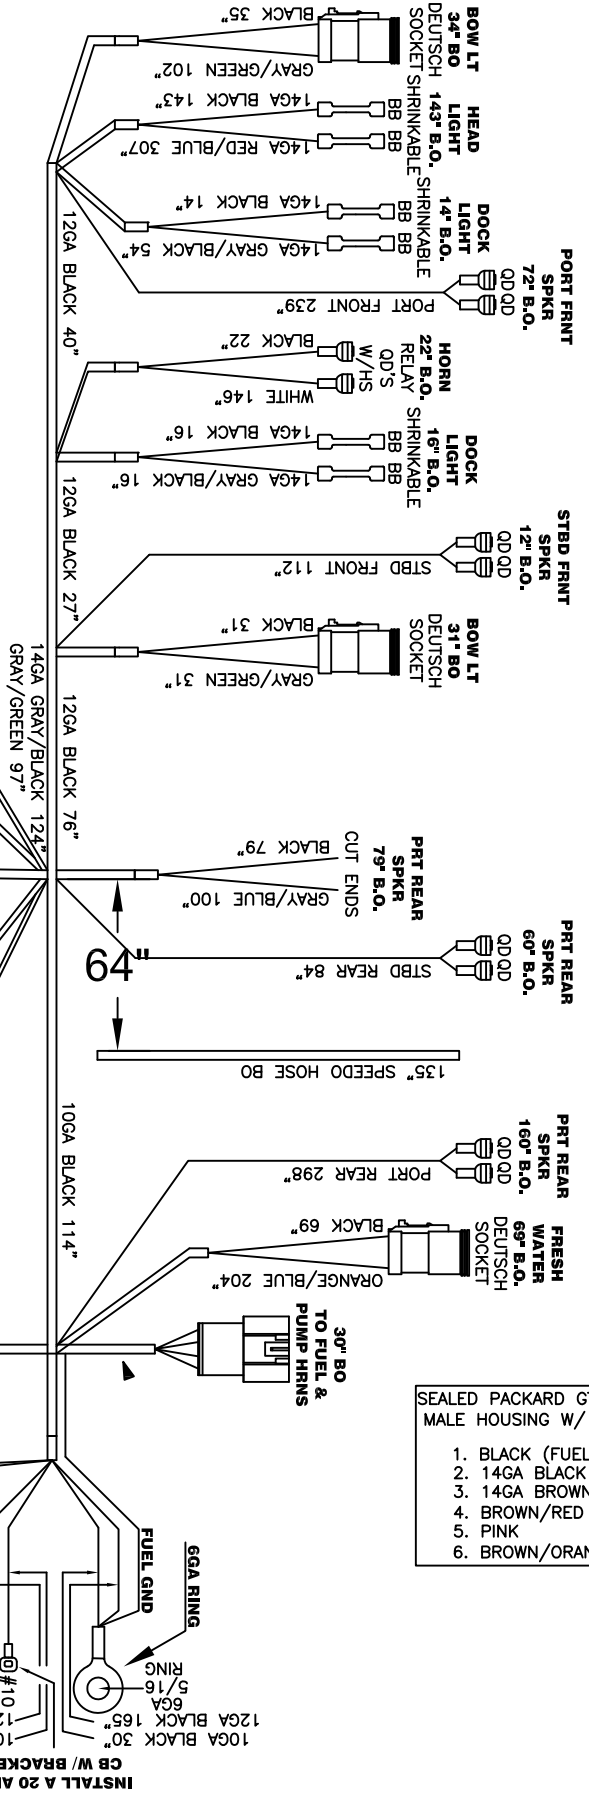

SEALED PACKARD GT280 6 WAY MALE HOUSING W/ MALE PINS

1. BLACK (FUEL GRND)
2. 14GA BLACK
3. 14GA BROWN
4. BROWN/RED
5. PINK
6. BROWN/ORANGE