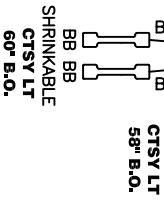

TO SW/12V PNL
PACKARD SEALED GT280 10 WAY FEMALE HSG W/FEMALE SCKTS

1. BRN/ORG
2. ORG/BLU
3. 14GA GRY/BLK
4. BLU/YEL ACC HRNS
5. BLU/YEL
6. 14GA BRN
7. BLUE GA LTS
8. GRY/GRN
9. GRY/BLU
10. 14GA BLACK

TO TRIM HARNESS
SEALED PACKARD GT280 4 WAY FEMALE HSG W/ FEMALE SCKTS

- 1.
2. GREEN/RED
3. BLUE/WHITE
4. RED/WHITE

TO ACC HRNS
SEALED PACKARD GT280 12 WAY FEMALE HSG W/FEMALE SCKTS

1. GRAY/BLUE
2. GRAY/GREEN
3. 14GA BROWN
4. BROWN/ORANGE
5. PINK
6. BLUE/YELLOW
7. 14GA GRAY/BLACK
8. WHITE
9. 14GA RED/VIOLET
10. ORANGE/BLUE
11. 14GA RED/BLUE
- 12.

C.B. SPEC'S
NAV LTS = 5 AMP
BILGE = 5 AMP
CTSY LTS = 5 AMP
DOCK LTS = 20 AMP
FRSH WTR = 15 AMP
ACC. (AER) = 5 AMP
12 VOLT = 10 AMP

FUNCTION	POWER IN	POWER OUT
ACC	ORG/RED	BRN/ORG
WATER	ORG/BLU	ORG/BLU
CTSY LT	BLUE	BLU/YELL
DOCK LTS	ORG/BLK	GRY/BLK
BILGE	BRN/BLK	BROWN

BO THE SPEEDO HOSE 20"
PAST THE MAIN HOUSING

SPEEDO (BLACK) HOSE 240"

SPEAKER WIRES
24" STEREO BO LABEL

AUTO BILGE
3 AMP AUTO FH

AUTO BILGE
B.O. 18" PAST BATTERY

(STEREO HOUSING)
12 WAY UNIVERSAL CAP WITH MALE PINS