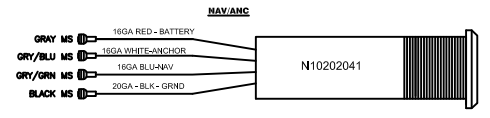

TO INST PNL
PACKARD SEALED GT280 6 WAY FEMALE HSG W/FEMALE SCKTS

1. BLUE
2. BLACK
3. YELLOW
4. GREEN
5. RED/WHITE
6. PINK

TO IGN/MP PNL
PACKARD SEALED GT280 8 WAY FEMALE HSG W/FEMALE SCKTS

1. BLACK TO GA'S
2. GREEN/RED
3. BLUE/WHITE
4. GREEN
5. YELLOW
- 6.
7. BLACK MP
8. WHITE HORN

TO SW/12V PNL
PACKARD SEALED GT280 10 WAY FEMALE HSG W/FEMALE SCKTS

1. BRN/ORG
2. ORG/BLU
3. 14GA GRY/BLK
4. BLU/YEL ACC HRNS
5. BLU/YEL
6. 14GA BRN
7. BLUE GA LTS
8. GRY/GRN
9. GRY/BLU
10. 14GA BLACK

TO TRIM HARNESS
SEALED PACKARD GT280 4 WAY FEMALE HSG W/ FEMALE SCKTS

- 1.
2. GREEN/RED
3. BLUE/WHITE
4. RED/WHITE

TO ACC HRNS
SEALED PACKARD GT280 12 WAY FEMALE HSG W/FEMALE SCKTS

1. GRAY/BLUE
2. GRAY/GREEN
3. 14GA BROWN
4. BROWN/ORANGE
5. PINK
6. BLUE/YELLOW
7. 14GA GRAY/BLACK
8. WHITE
9. 14GA RED/VIOLET
10. ORANGE/BLUE
11. 14GA RED/BLUE
- 12.

C.B. SPEC'S
NAV LTS = 5 AMP
BILGE = 5 AMP
CTSY LTS = 5 AMP
DOCK LTS = 20 AMP
FRSH WTR = 15 AMP
ACC. (AER) = 5 AMP
12 VOLT = 10 AMP

FUNCTION	POWER IN	POWER OUT
ACC	ORG/RED	BRN/ORG
WATER	ORG/BLU	ORG/BLU
CTSY LT	BLUE	BLU/YELL
DOCK LTS	ORG/BLK	GRY/BLK
BILGE	BRN/BLK	BROWN