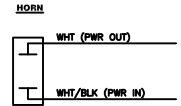

TO INST PNL
PACKARD SEALED GT280 6 WAY FEMALE HSG W/FEMALE SCKTS

1. BLUE
2. BLACK
3. YELLOW
4. GREEN
5. RED/WHITE
6. PINK

TO IGN/MP PNL
PACKARD SEALED GT280 8 WAY FEMALE HSG W/FEMALE SCKTS

1. BLACK TO GA'S
2. GREEN/RED
3. BLUE/WHITE
4. GREEN
5. YELLOW
- 6.
7. BLACK MP
8. WHITE HORN

TO SW/12V PNL
PACKARD SEALED GT280 10 WAY FEMALE HSG W/FEMALE SCKTS

1. BRN/ORG
2. ORG/BLU
3. 14GA GRY/BLK
4. BLU/YEL ACC HRNS
5. BLU/YEL
6. 14GA BRN
7. BLUE GA LTS
8. GRY/GRN
9. GRY/BLU
10. 14GA BLACK

TO TRIM HARNESS
SEALED PACKARD GT280 4 WAY FEMALE HSG W/ FEMALE SCKTS

- 1.
2. GREEN/RED
3. BLUE/WHITE
4. RED/WHITE

TO ACC HRNS
SEALED PACKARD GT280 12 WAY FEMALE HSG W/FEMALE SCKTS

1. GRAY/BLUE
2. GRAY/GREEN
3. 14GA BROWN
4. BROWN/ORANGE
5. PINK
6. BLUE/YELLOW
7. 14GA GRAY/BLACK
8. WHITE
9. 14GA RED/VIOLET
10. ORANGE/BLUE
11. 14GA RED/BLUE
- 12.

C.B. SPEC'S
NAV LTS = 5 AMP
BILGE = 5 AMP
CTSY LTS = 5 AMP
DOCK LTS = 20 AMP
FRSH WTR = 15 AMP
ACC. (AER) = 5 AMP
12 VOLT = 10 AMP

FUNCTION	POWER IN	POWER OUT
ACC	ORG/RED	BRN/ORG
WATER	ORG/BLU	ORG/BLU
CTSY LT	BLUE	BLU/YELL
DOCK LTS	ORG/BLK	GRY/BLK
BILGE	BRN/BLK	BROWN