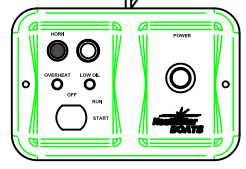

TO INST PNL
PACKARD SEALED GT280 6 WAY FEMALE HSG W/FEMALE SCKTS

1. BLUE
2. BLACK
3. YELLOW
4. GREEN
5. RED/WHITE
6. PINK

TO IGN/MP PNL
PACKARD SEALED GT280 8 WAY FEMALE HSG W/FEMALE SCKTS

1. BLACK TO GA'S
2. GREEN/RED
3. BLUE/WHITE
4. GREEN
5. YELLOW
- 6.
7. BLACK MP
8. WHITE HORN

TO SW/12V PNL
PACKARD SEALED GT280 10 WAY FEMALE HSG W/FEMALE SCKTS

1. BRN/ORG
2. ORG/BLU
3. 14GA GRY/BLK
4. BLU/YEL ACC HRNS
5. BLU/YEL
6. 14GA BRN
7. BLUE GA LTS
8. GRY/GRN
9. GRY/BLU
10. 14GA BLACK

TO TRIM HARNESS
SEALED PACKARD GT280 4 WAY FEMALE HSG W/ FEMALE SCKTS

- 1.
2. GREEN/RED
3. BLUE/WHITE
4. RED/WHITE

TO ACC HRNS
SEALED PACKARD GT280 12 WAY FEMALE HSG W/FEMALE SCKTS

1. GRAY/BLUE
2. GRAY/GREEN
3. 14GA BROWN
4. BROWN/ORANGE
5. PINK
6. BLUE/YELLOW
7. 14GA GRAY/BLACK
8. WHITE
9. 14GA RED/VIOLET
10. ORANGE/BLUE
11. 14GA RED/BLUE
- 12.

C.B. SPEC'S
NAV LTS = 5 AMP
BILGE = 5 AMP
CTSY LTS = 5 AMP
DOCK LTS = 20 AMP
FRSH WTR = 15 AMP
ACC. (AER) = 5 AMP
12 VOLT = 10 AMP

FUNCTION	POWER IN	POWER OUT
ACC	ORG/RED	BRN/ORG
WATER	ORG/BLU	ORG/BLU
CTSY LT	BLUE	BLU/YELL
DOCK LTS	ORG/BLK	GRY/BLK
BILGE	BRN/BLK	BROWN

BO THE SPEEDO HOSE 20"
PAST THE MAIN HOUSING

SPEEDO (BLACK) HOSE 240"

SPEAKER WIRES
24" STEREO BO LABEL

AUTO BILGE
3 AMP AUTO FH

AUTO BILGE
B.O. 18" PAST BATTERY

(STEREO HOUSING)
12 WAY UNIVERSAL CAP WITH MALE PINS

1. 14GA BLACK
- 2.
3. PORT REAR (POS)
4. PORT REAR (NEG)
5. STBD FRONT (POS)
6. STBD FRONT (NEG)
7. STBD REAR (POS)
8. STBD REAR (NEG)
9. 14GA RED/VIOLET
10. PORT FRONT (POS)
11. PORT FRONT (NEG)
12. 14GA YELLOW/RED

INSTALL A 20 AMP

SEALED PACKARD GT280 6 WAY MALE HOUSING W/ MALE PINS

1. BLACK (FUEL GRND)
2. 14GA BLACK
3. 14GA BROWN
4. BROWN/RED
5. PINK
6. BROWN/ORANGE