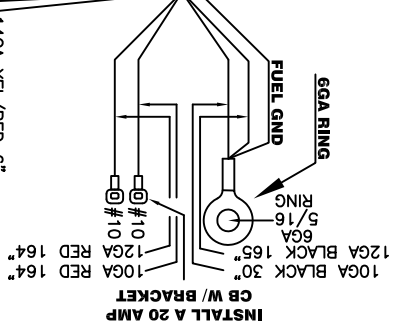

BO THE SPEEDO HOSE 20"
PAST THE MAIN HOUSING

SPEEDO (BLACK) HOSE 240"

SPEAKER WIRES
24" STEREO BO LABEL

AUTO BILGE
3 AMP AUTO FH

AUTO BILGE
B.O. 18" PAST BATTERY

(STEREO HOUSING)
12 WAY UNIVERSAL CAP WITH MALE PINS

1. 14GA BLACK
- 2.
3. PORT REAR (POS)
4. PORT REAR (NEG)
5. STBD FRONT (POS)
6. STBD FRONT (NEG)
7. STBD REAR (POS)
8. STBD REAR (NEG)
9. 14GA RED/VIOLET
10. PORT FRONT (POS)
11. PORT FRONT (NEG)
12. 14GA YELLOW/RED