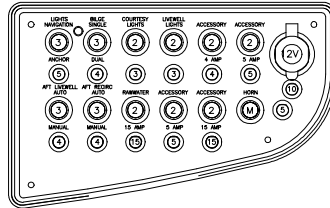

# 20 XS/22 XS/2102/2302

PO'S < SPEED  
BLU 5"  
BLK 5"

TACH  
BLK 3"  
PUR 3"  
10 RINGS <

BLU 5"  
10 RING

VOLT  
BLK 4"  
PUR 4"  
10 RINGS <

BLU 5"  
PO

TRIM  
PO'S BLU 4"  
BLK 4"  
PUR 4"  
10 RINGS <

FUEL  
PO'S BLU 6"  
BLK 6"  
PUR 6"  
PINK 6"

1. BLK  
2. BLU  
3. PINK