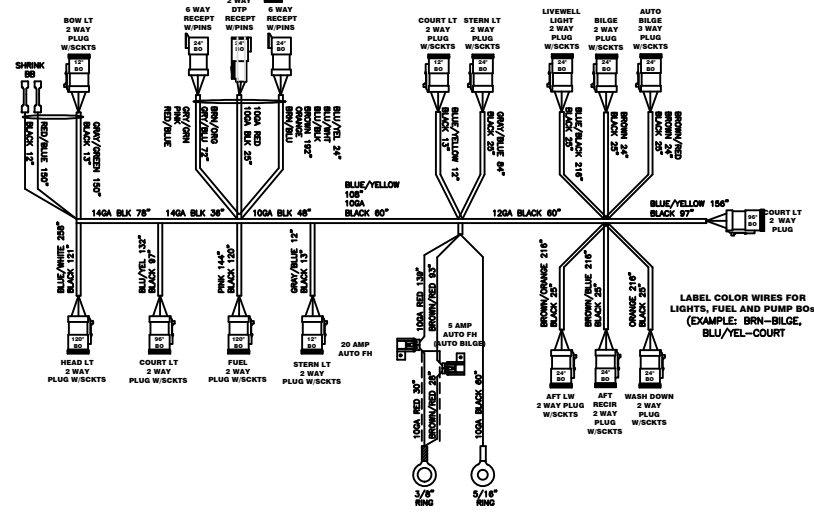

1. (TO DUAL PUMP TIMER)
   5 WAY PLUG W/ FEMALE SOCKTS
1. ORANGE/BROWN (P1)
  2. ORANGE/PINK (P2)
  3. BLACK (P3)
  4. RED (P4)
  5. RED (P5)

AFT LWL	BLU	SWCH
AFT REC'D	BLU	SWCH
WASH DOWN	GRN	SWCH