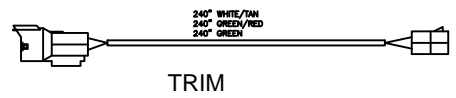

1. (TO DUAL PUMP TIMER)
   5 WAY PLUG W/ FEMALE SOCKTS
1. ORANGE/BROWN (P1)
  2. ORANGE/PINK (P2)
  3. BLACK (P3)
  4. RED (P4)
  5. RED (P5)

AFT LWL	BLU	SWCH
AFT REC'D	BLU	SWCH
WASH DOWN	GRN	SWCH