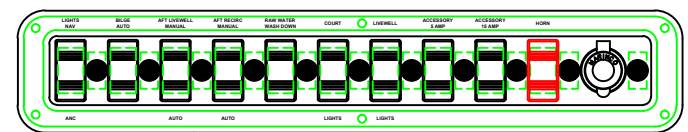

1. (TO DUAL PUMP TIMER)
   5 WAY PLUG W/ FEMALE SOCKTS
1. ORANGE/BROWN (P1)
  2. ORANGE/PINK (P2)
  3. BLACK (P3)
  4. RED (P4)
  5. RED (P5)

AFT LWL	BLU	SWCH
AFT REC'D	BLU	SWCH
WASH DOWN	GRN	SWCH